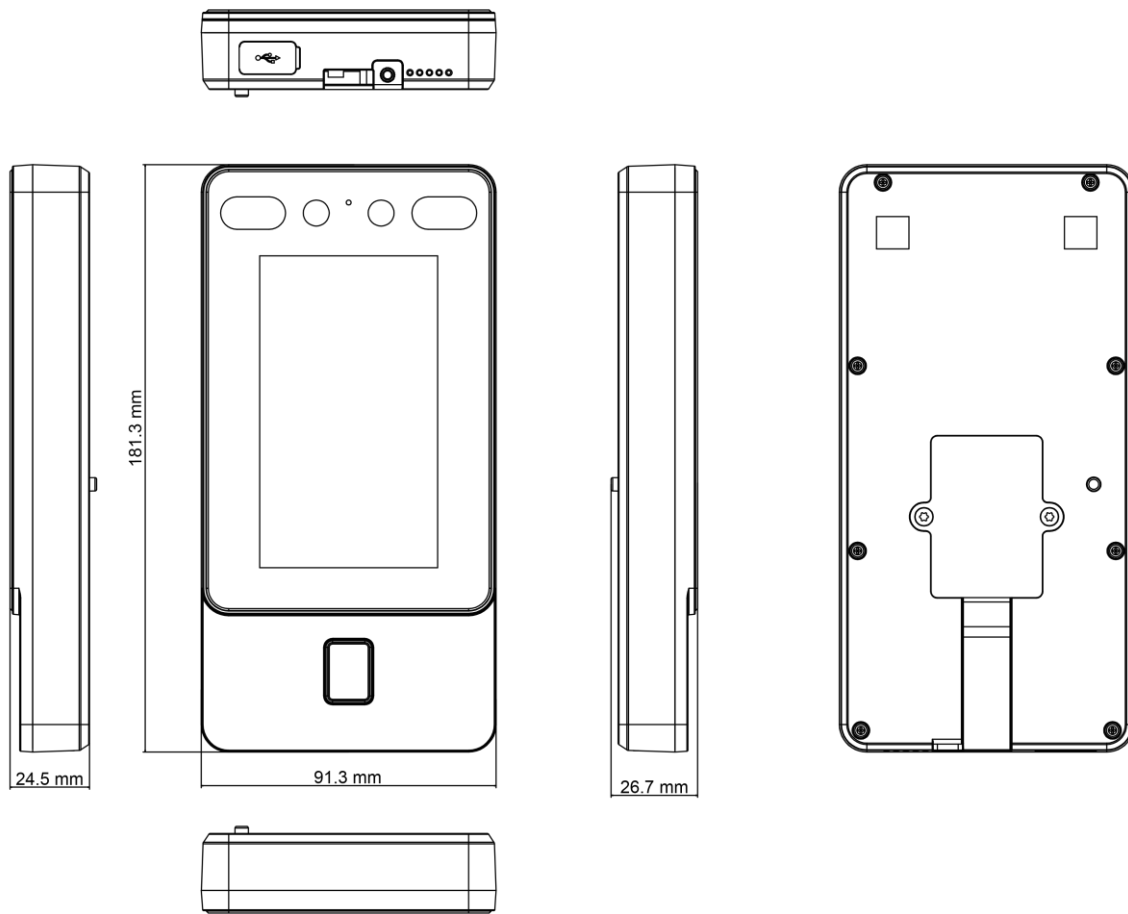

- ◆ Max.1500 faces capacity, Max.3000 fingerprints capacity, and Max.3000 cards
- ◆ Face Recognition Terminal, 4.3-inch LCD touch screen, 2 Mega pixel wide-angle lens, Built-in M1 card reading module
- ◆ Two-way audio with client software, indoor station, and main station; Supports TCP/IP, Wi-Fi
- ◆ Supports ISAPI, ISUP5.0
- ◆ Configuration via the web client
- ◆ Face Recognition Distance: 0.3 m to 1.5 m
- ◆ Duration < 0.2 s/User
- ◆ Accuracy rate ≥ 99%
- ◆ Supports mask recognition

## Dimensions